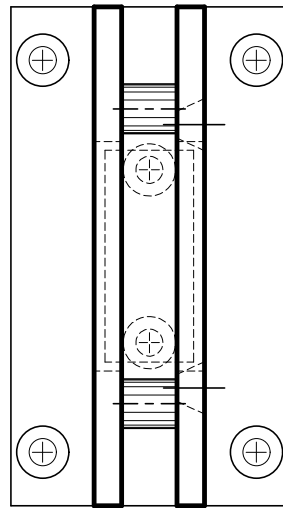

ISOMETRIC VIEW

PLAN VIEW

SIDE VIEW

FRONT VIEW

MURANO: WALL MOUNT HINGE

WITH FULL BACK PLATE

REF. MURANO'S SERIES / CAT. No. GH101-BT

FOR TECHNICAL & FABRICATION QUESTIONS, PLEASE CONTACT YOUR SALES REPRESENTATIVE.

SHOWER DOOR HARDWARE