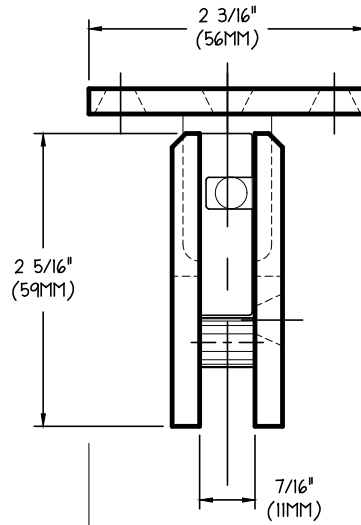

ISOMETRIC VIEW

PLAN VIEW

SIDE VIEW

FRONT VIEW

MURANO: WALL MOUNT HINGE

WITH FULL BACK PLATE

REF. MURANO'S SERIES / CAT. No. GH101-BT

FOR TECHNICAL & FABRICATION QUESTIONS, PLEASE CONTACT YOUR SALES REPRESENTATIVE.

SHOWER DOOR HARDWARE