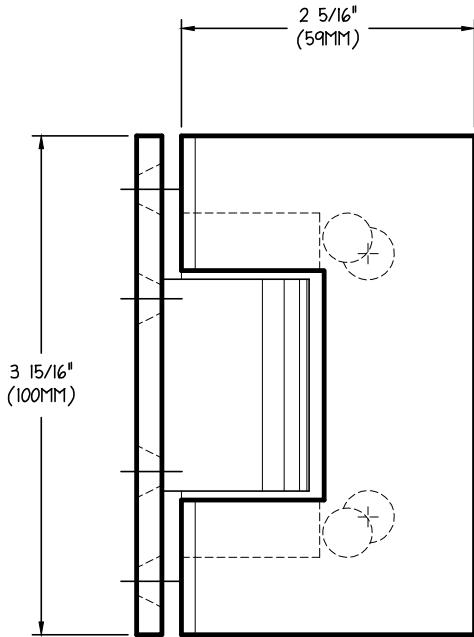

ISOMETRIC VIEW

PLAN VIEW

SIDE VIEW

FRONT VIEW

MURANO: WALL MOUNT HINGE

WITH FULL BACK PLATE

REF. MURANO'S SERIES / CAT. No. GH101-BT

FOR TECHNICAL & FABRICATION QUESTIONS, PLEASE CONTACT YOUR SALES REPRESENTATIVE.

SHOWER DOOR HARDWARE