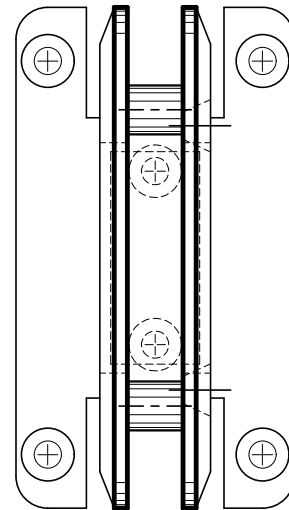

MURANO'S SERIES

WALL MOUNT BEVELED HINGE

ISOMETRIC VIEW

PLAN VIEW

SIDE VIEW

FRONT VIEW

MURANO:
WALL MOUNT BEVELED HINGE

WITH H PLATE

REF. MURANO'S SERIES / CAT. No. GH301-BT-H

FOR TECHNICAL & FABRICATION QUESTIONS, PLEASE CONTACT YOUR SALES REPRESENTATIVE.

SHOWER DOOR HARDWARE