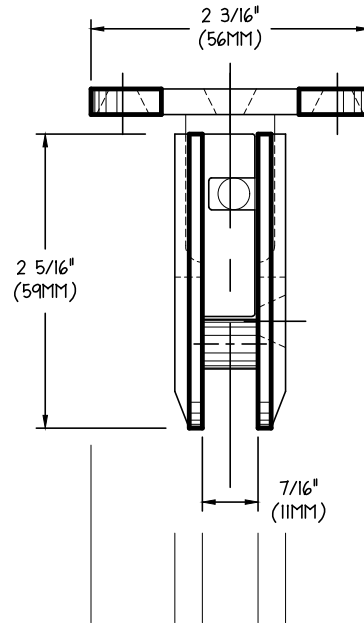

MURANO'S SERIES

WALL MOUNT BEVELED HINGE

ISOMETRIC VIEW

PLAN VIEW

SIDE VIEW

FRONT VIEW

MURANO:
WALL MOUNT BEVELED HINGE

WITH H PLATE

REF. MURANO'S SERIES / CAT. No. GH301-BT-H

FOR TECHNICAL & FABRICATION QUESTIONS, PLEASE CONTACT YOUR SALES REPRESENTATIVE.

SHOWER DOOR HARDWARE