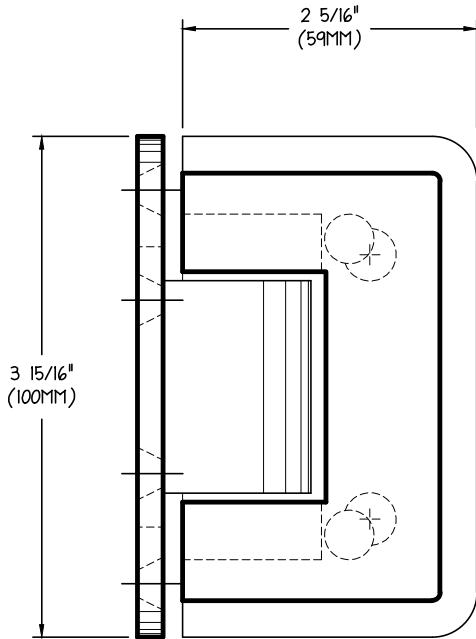

MURANO'S SERIES

WALL MOUNT BEVELED HINGE

ISOMETRIC VIEW

PLAN VIEW

SIDE VIEW

FRONT VIEW

MURANO:
WALL MOUNT BEVELED HINGE

WITH H PLATE

REF. MURANO'S SERIES / CAT. No. GH301-BT-H

FOR TECHNICAL & FABRICATION QUESTIONS, PLEASE CONTACT YOUR SALES REPRESENTATIVE.

SHOWER DOOR HARDWARE