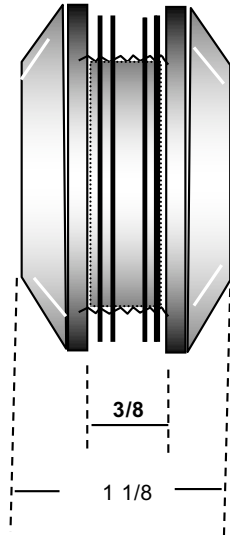

FRONT VIEW

SIDE VIEW

ALDORA
MURANO
SHOWER HARDWARE

FINGER PULL
SH105-PS
SH105-BS

SPECIFICATIONS:
Material: Solid brass

Glass Thickness Range: 3/8"

Hole Size required: 2"

Includes: gaskets

TEMPLATE:
Important: Project measurement from the edge of the glass