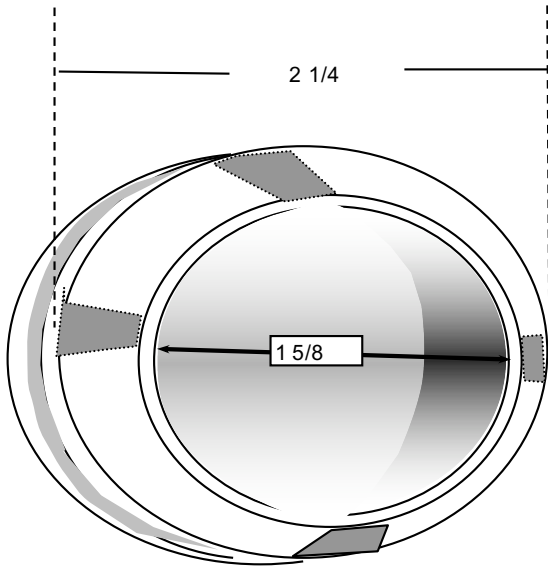

FRONT VIEW

SIDE VIEW

ALDORA
MURANO
SHOWER HARDWARE

FINGER PULL
SH105-PS
SH105-BS

SPECIFICATIONS:
Material: Solid brass

Glass Thickness Range: 3/8"

Hole Size required: 2"

Includes: gaskets

TEMPLATE:
Important: Project measurement from the edge of the glass