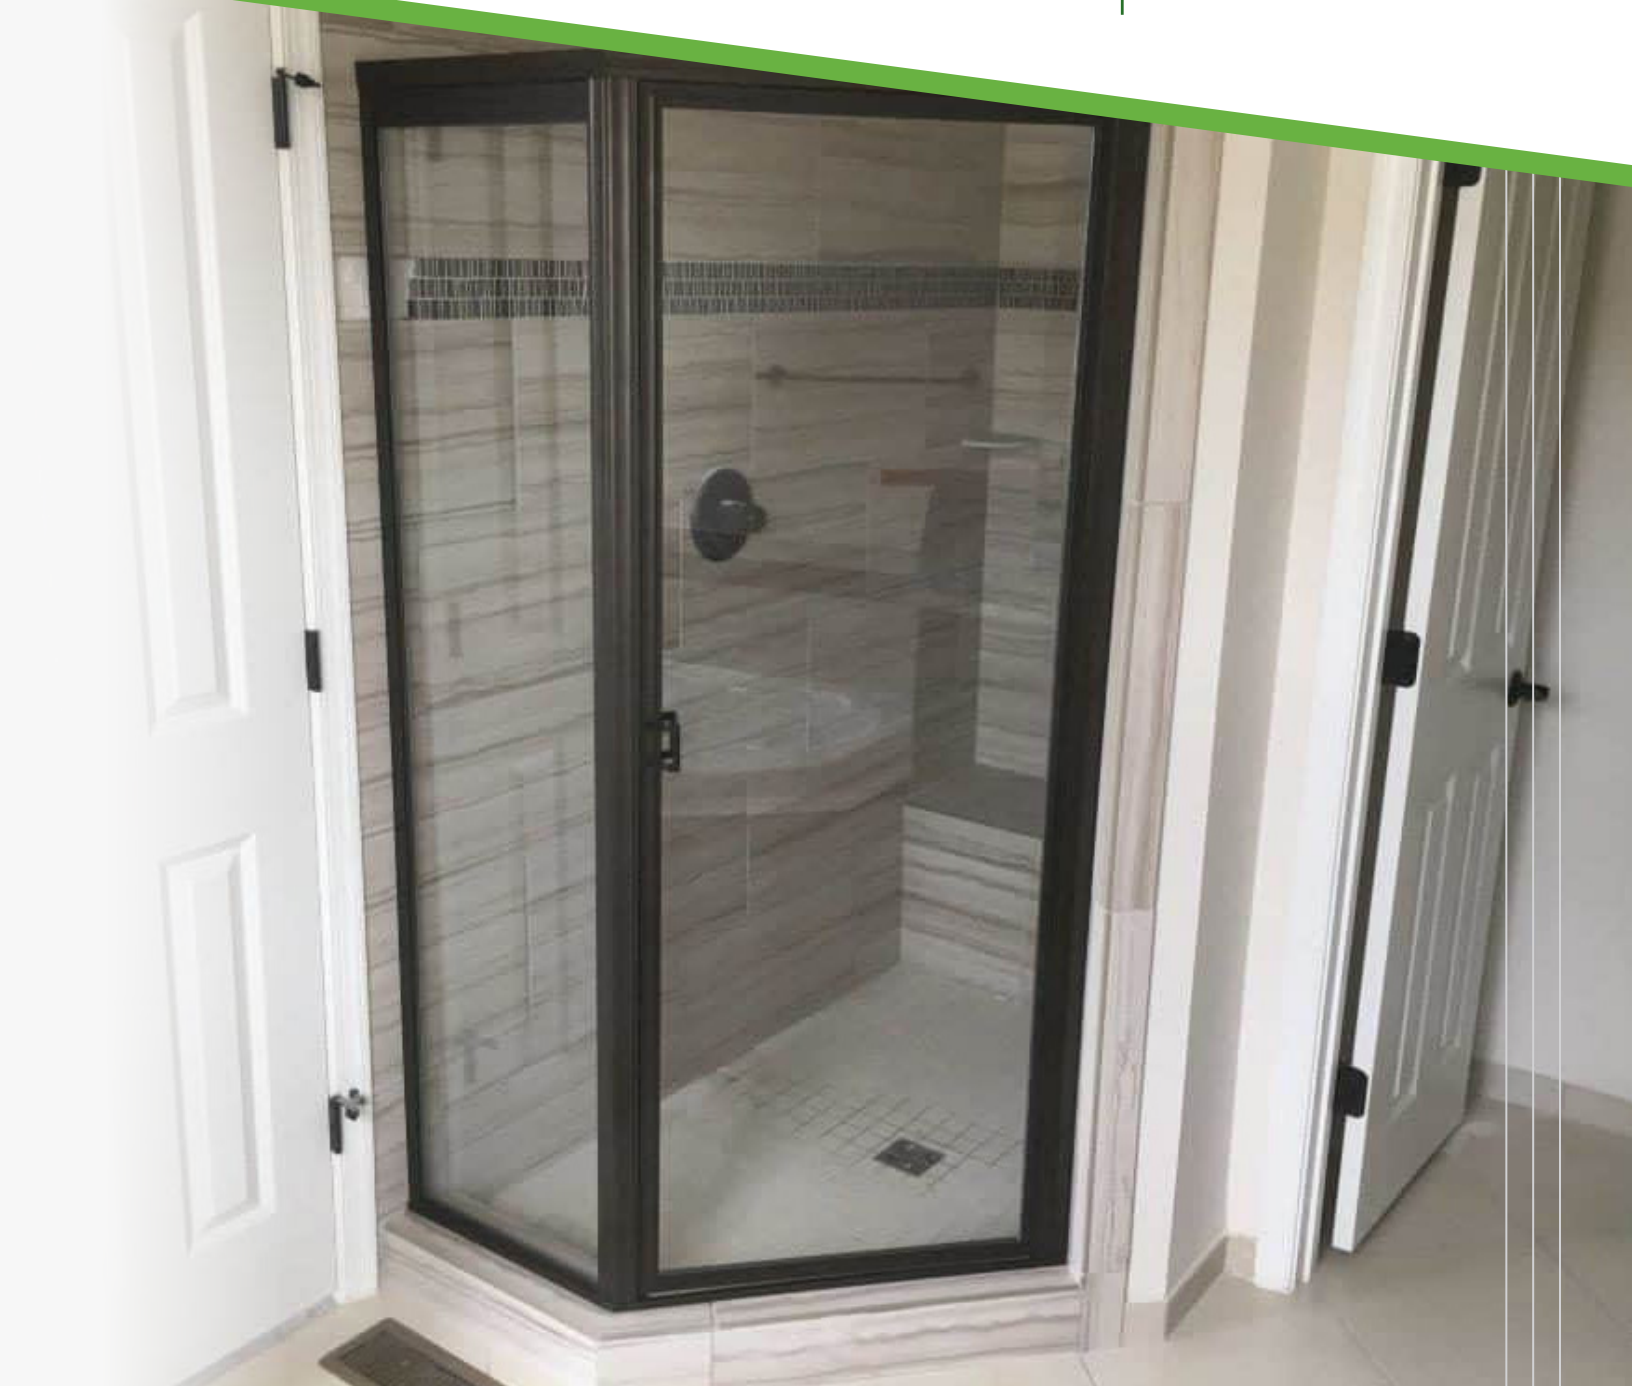

PETERSON
SHOWER DOORS

PETERSON SHOWER DOORS

THE BARON SERIES

BY ALDORA

PETERSON SHOWER DOORS

THE BARON SERIES

BY ALDORA

Peterson's Baron framed glass shower enclosures offer the ideal combination of sleek design, functionality, and affordability. Constructed with high-quality, pre-glazed panels, these enclosures come in a variety of finishes. The innovative full-length piano hinge, complete with a magnetic catch, ensures that entering and exiting the shower is effortless for all users. And with their affordable price point, you don't have to sacrifice style or quality for value.

FEATURES

- Full length piano hinge
- Full length magnetic catch
- Pre-glazed panels

FINISH OPTIONS

Silver

Brushed Nickel

Oil Rubbed Bronze

300 Series

440 Series