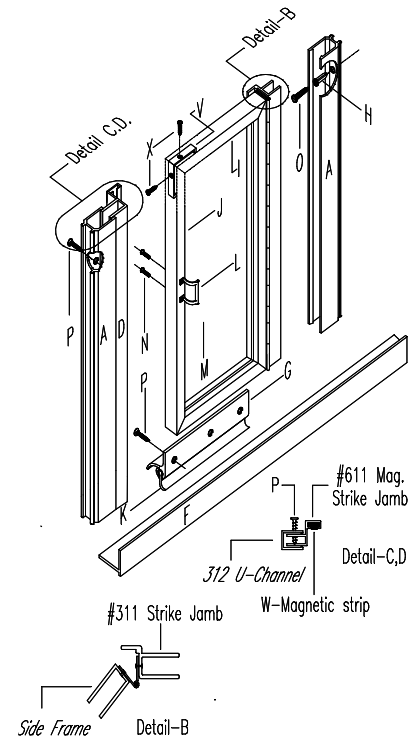

PETERSON
SHOWER DOORS

PETERSON SHOWER DOORS

THE BARON SERIES

BY ALDORA

PETERSON SHOWER DOORS

THE BARON SERIES

BY ALDORA

Peterson's Baron framed glass shower enclosures offer the ideal combination of sleek design, functionality, and affordability. Constructed with high-quality, pre-glazed panels, these enclosures come in a variety of finishes. The innovative full-length piano hinge, complete with a magnetic catch, ensures that entering and exiting the shower is effortless for all users. And with their affordable price point, you don't have to sacrifice style or quality for value.

FEATURES

- Full length piano hinge
- Full length magnetic catch
- Pre-glazed panels

FINISH OPTIONS

Silver

Brushed Nickel

Oil Rubbed Bronze

300 Series

440 Series