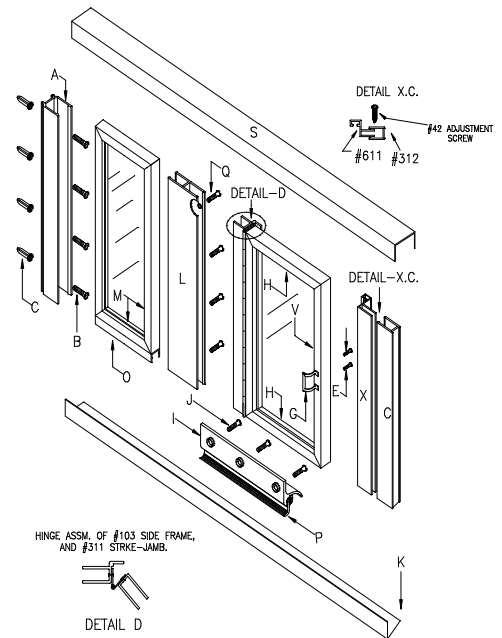

PETERSON
SHOWER DOORS

PETERSON SHOWER DOORS

THE BARON SERIES

BY ALDORA

PETERSON SHOWER DOORS

THE BARON SERIES

BY ALDORA

Peterson's Baron framed glass shower enclosures offer the ideal combination of sleek design, functionality, and affordability. Constructed with high-quality, pre-glazed panels, these enclosures come in a variety of finishes. The innovative full-length piano hinge, complete with a magnetic catch, ensures that entering and exiting the shower is effortless for all users. And with their affordable price point, you don't have to sacrifice style or quality for value.

FEATURES

- Full length piano hinge
- Full length magnetic catch
- Pre-glazed panels

FINISH OPTIONS

Silver

Brushed Nickel

Oil Rubbed Bronze

300 Series

440 Series