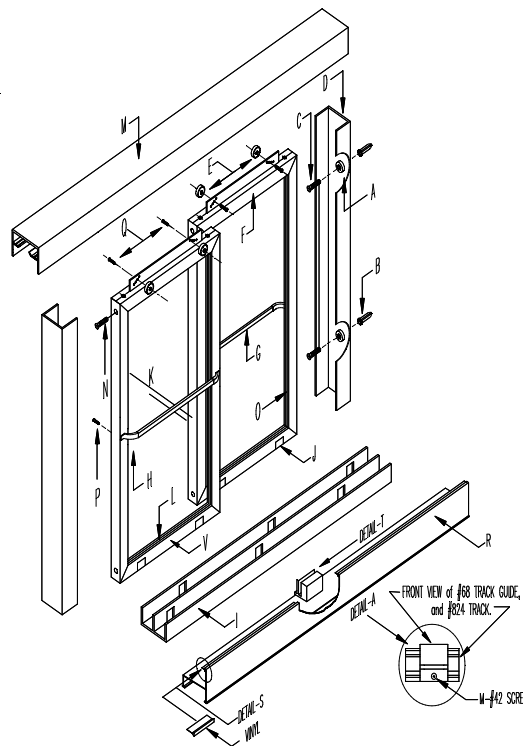

# PETERSON SHOWER DOORS

## THE CAMERO - 200 SERIES

BY ALDORA

When you need a shower enclosure that keeps you on budget, Peterson's Camero - 200 Series framed bypass tub and shower door enclosure fits the bill. With premium grade anodized aluminum frames featuring a brite finish, as well as adjustable rollers and other key features, this system strikes the perfect balance between affordability and functionality.