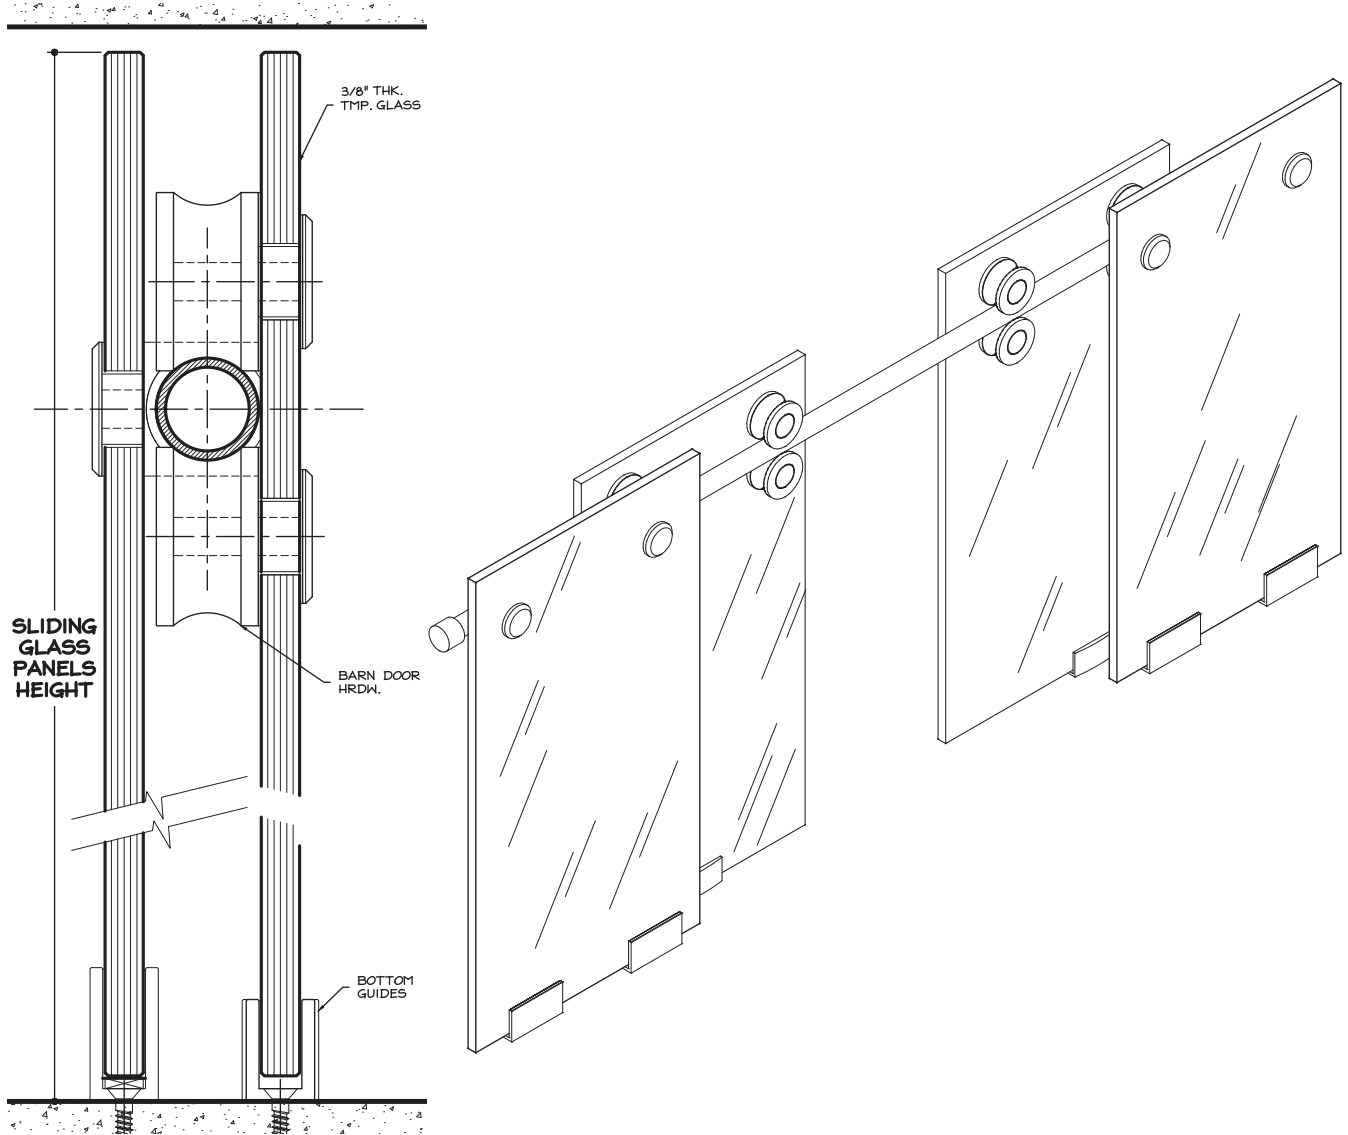

Glass Partitions Brochure

ALDORA

Framing What's Possible.

Series 500 Light- Clip Sash

CUSTOM MULTIPLE GLASS PARTITION:

CUSTOM MULTIPLE GLASS PARTITION:

Series 500 HD

CUSTOM MULTIPLE GLASS PARTITION:

CUSTOM MULTIPLE GLASS PARTITION:

CUSTOM MULTIPLE GLASS PARTITION:

CUSTOM MULTIPLE GLASS PARTITION: