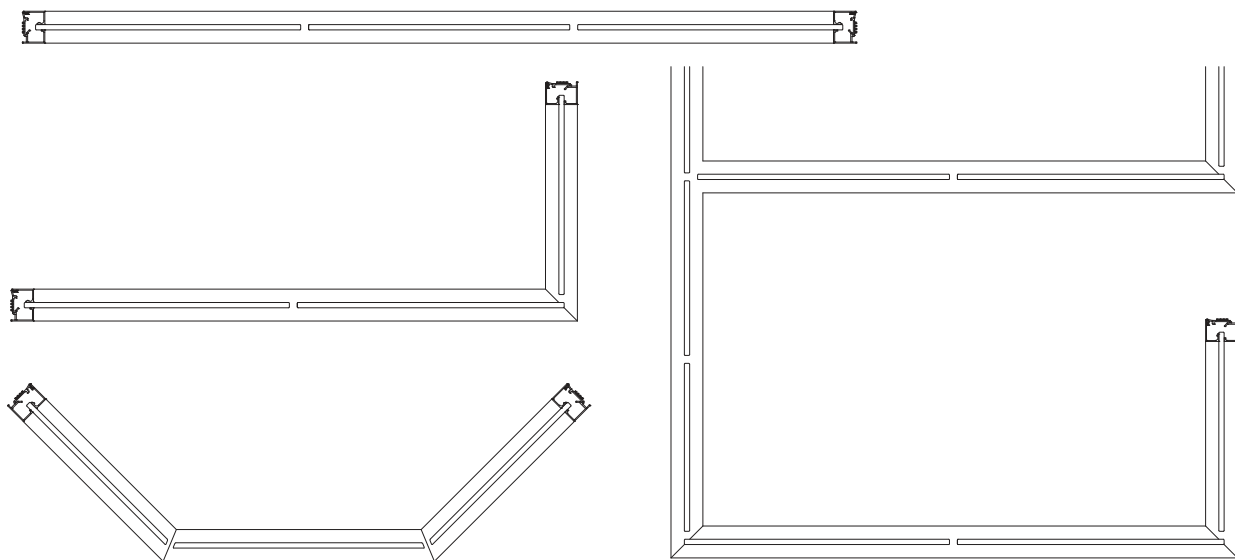

Glass Partitions Brochure

ALDORA

Framing What's Possible.

Series 500 Light- Clip Sash

CUSTOM MULTIPLE GLASS PARTITION:

CUSTOM MULTIPLE GLASS PARTITION:

Series 500 HD

CUSTOM MULTIPLE GLASS PARTITION:

CUSTOM MULTIPLE GLASS PARTITION:

CUSTOM MULTIPLE GLASS PARTITION:

CUSTOM MULTIPLE GLASS PARTITION: