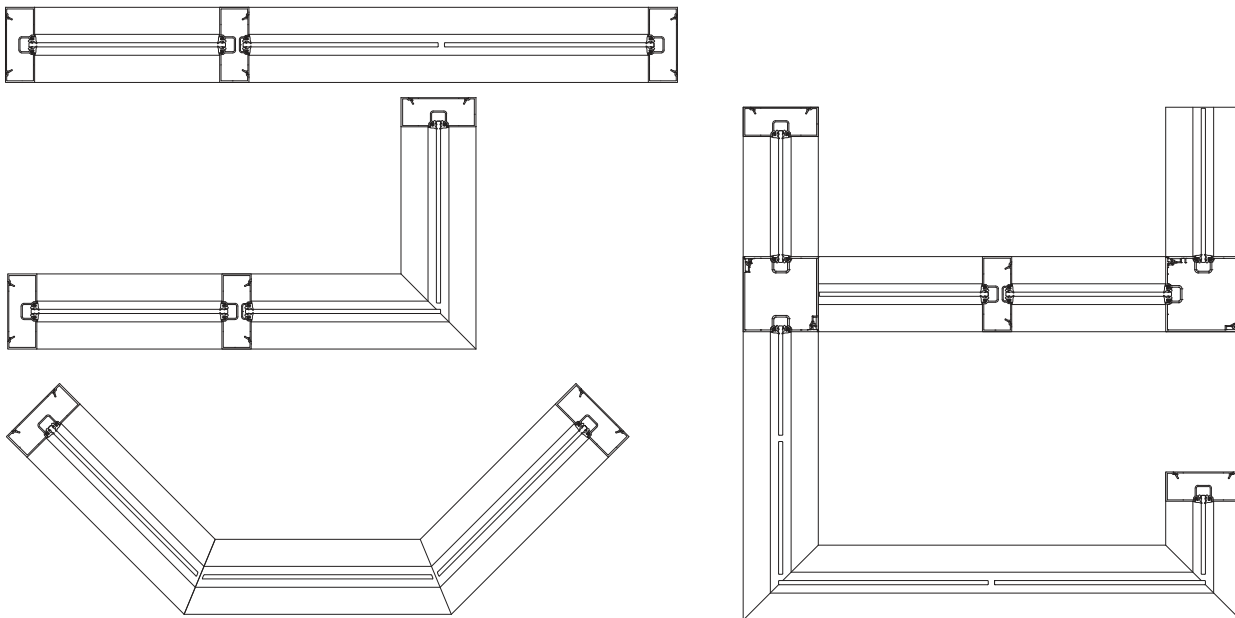

Glass Partitions Brochure

ALDORA

Framing What's Possible.

Series 500 Light- Clip Sash

CUSTOM MULTIPLE GLASS PARTITION:

CUSTOM MULTIPLE GLASS PARTITION:

Series 500 HD

CUSTOM MULTIPLE GLASS PARTITION:

CUSTOM MULTIPLE GLASS PARTITION:

CUSTOM MULTIPLE GLASS PARTITION:

CUSTOM MULTIPLE GLASS PARTITION: