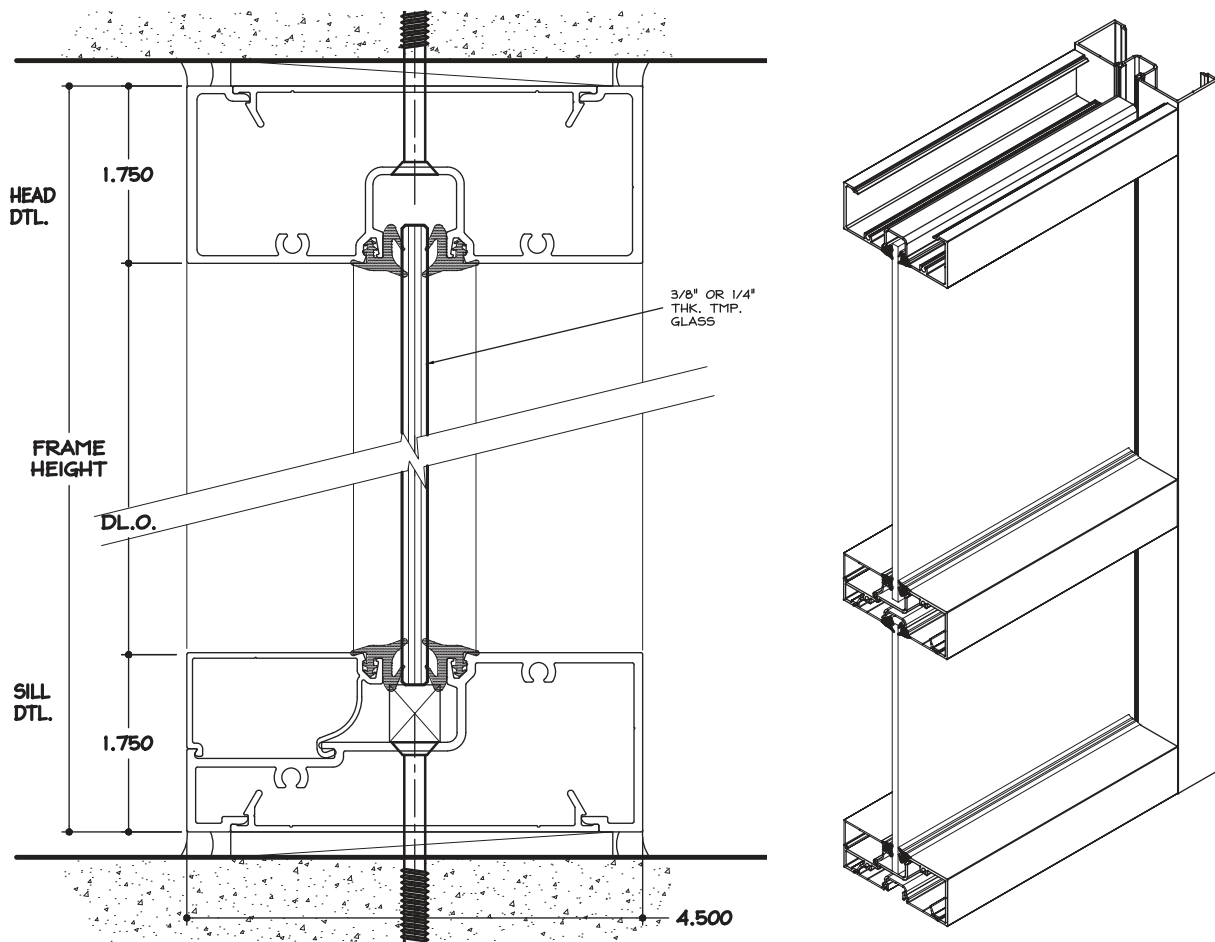

Glass Partitions Brochure

ALDORA

Framing What's Possible.

Series 500 Light- Clip Sash

CUSTOM MULTIPLE GLASS PARTITION:

CUSTOM MULTIPLE GLASS PARTITION:

Series 500 HD

CUSTOM MULTIPLE GLASS PARTITION:

CUSTOM MULTIPLE GLASS PARTITION:

CUSTOM MULTIPLE GLASS PARTITION:

CUSTOM MULTIPLE GLASS PARTITION: