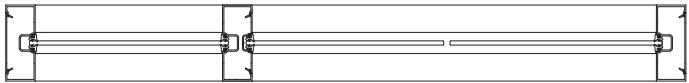

Glass Partitions Brochure

ALDORA

Framing What's Possible.

Series 500 Light- Clip Sash

CUSTOM MULTIPLE GLASS PARTITION:

CUSTOM MULTIPLE GLASS PARTITION:

Series 500 HD

CUSTOM MULTIPLE GLASS PARTITION:

CUSTOM MULTIPLE GLASS PARTITION:

CUSTOM MULTIPLE GLASS PARTITION:

CUSTOM MULTIPLE GLASS PARTITION: