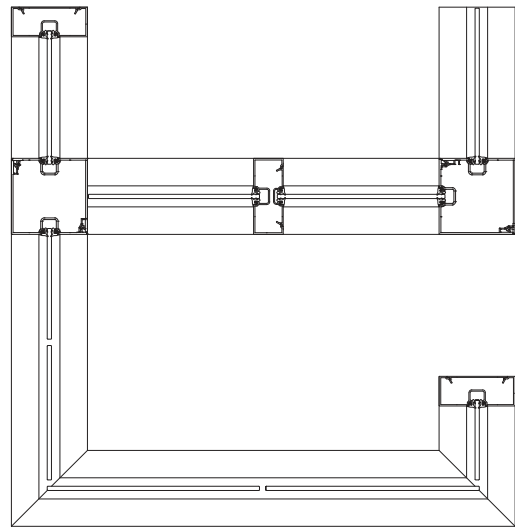

Glass Partitions Brochure

ALDORA

Framing What's Possible.

Series 500 Light- Clip Sash

CUSTOM MULTIPLE GLASS PARTITION:

CUSTOM MULTIPLE GLASS PARTITION:

Series 500 HD

CUSTOM MULTIPLE GLASS PARTITION:

CUSTOM MULTIPLE GLASS PARTITION:

CUSTOM MULTIPLE GLASS PARTITION:

CUSTOM MULTIPLE GLASS PARTITION: