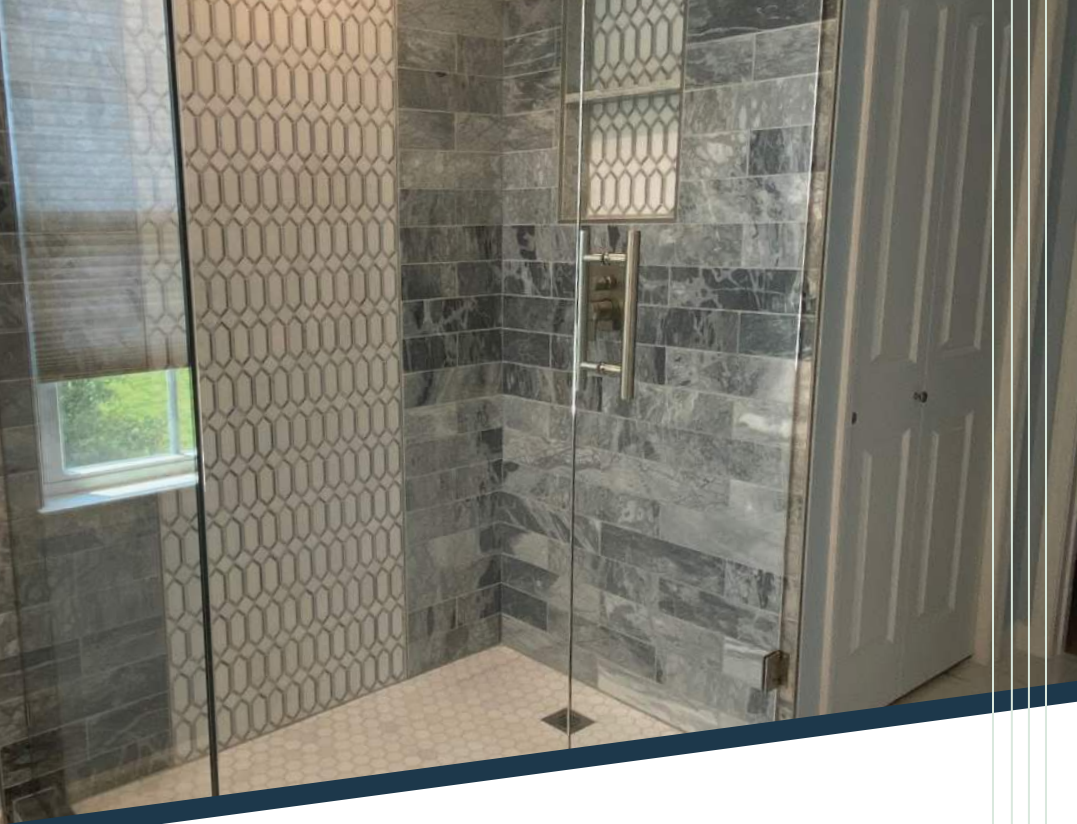

ALDORA LOCATIONS

ATLANTA

7160 Delta Circle
Austell, GA 30168
Phone: 470.377.8760
Fax: 470.377.8761

CHARLESTON

7421 East Spartan Boulevard
Charleston, SC 29418
Phone: 843.552.6377
Fax: 800.314.4436

CORAL SPRINGS

4250 Coral Ridge Drive, Suite 101
Coral Springs, FL 33065
Phone: 305.690.0828
Fax: 954.784.6901

LOUISVILLE

4301 Chefs Way
Louisville, KY 40218
Phone: 502.549.1893
Fax: 502.584.2825

MIAMI

7530 NW 37th Avenue
Miami, FL 33147
Phone: 305.691.7943
Fax: 305.693.0754

NEWPORT NEWS

280 Enterprise Drive
Newport News, VA 23603
Phone: 757.512.7727

ORLANDO

1903 Cypress Lake Drive
Orlando, FL 32837
Phone: 407.960.3933
Fax: 407.960.3936

SHOWER DOORS DESIGNED FOR YOUR NEEDS

We know shower enclosure projects require savvy in finding the best-fit product for the project specs and budget as well as quick-turn times to meet after-paint deadlines. Peterson Shower Doors meet a diverse range of construction needs and project budgets. Framed and frameless glass shower enclosures are available in a variety of sizes and configurations. Plus, aluminum finishes stand up to the rigor of daily use without peeling or fading.

Start working with a glass fabricator who wants to save you time and money. Contact us via this **QR code** or visit **aldoraglass.com**.

ALDORAGLASS.COM