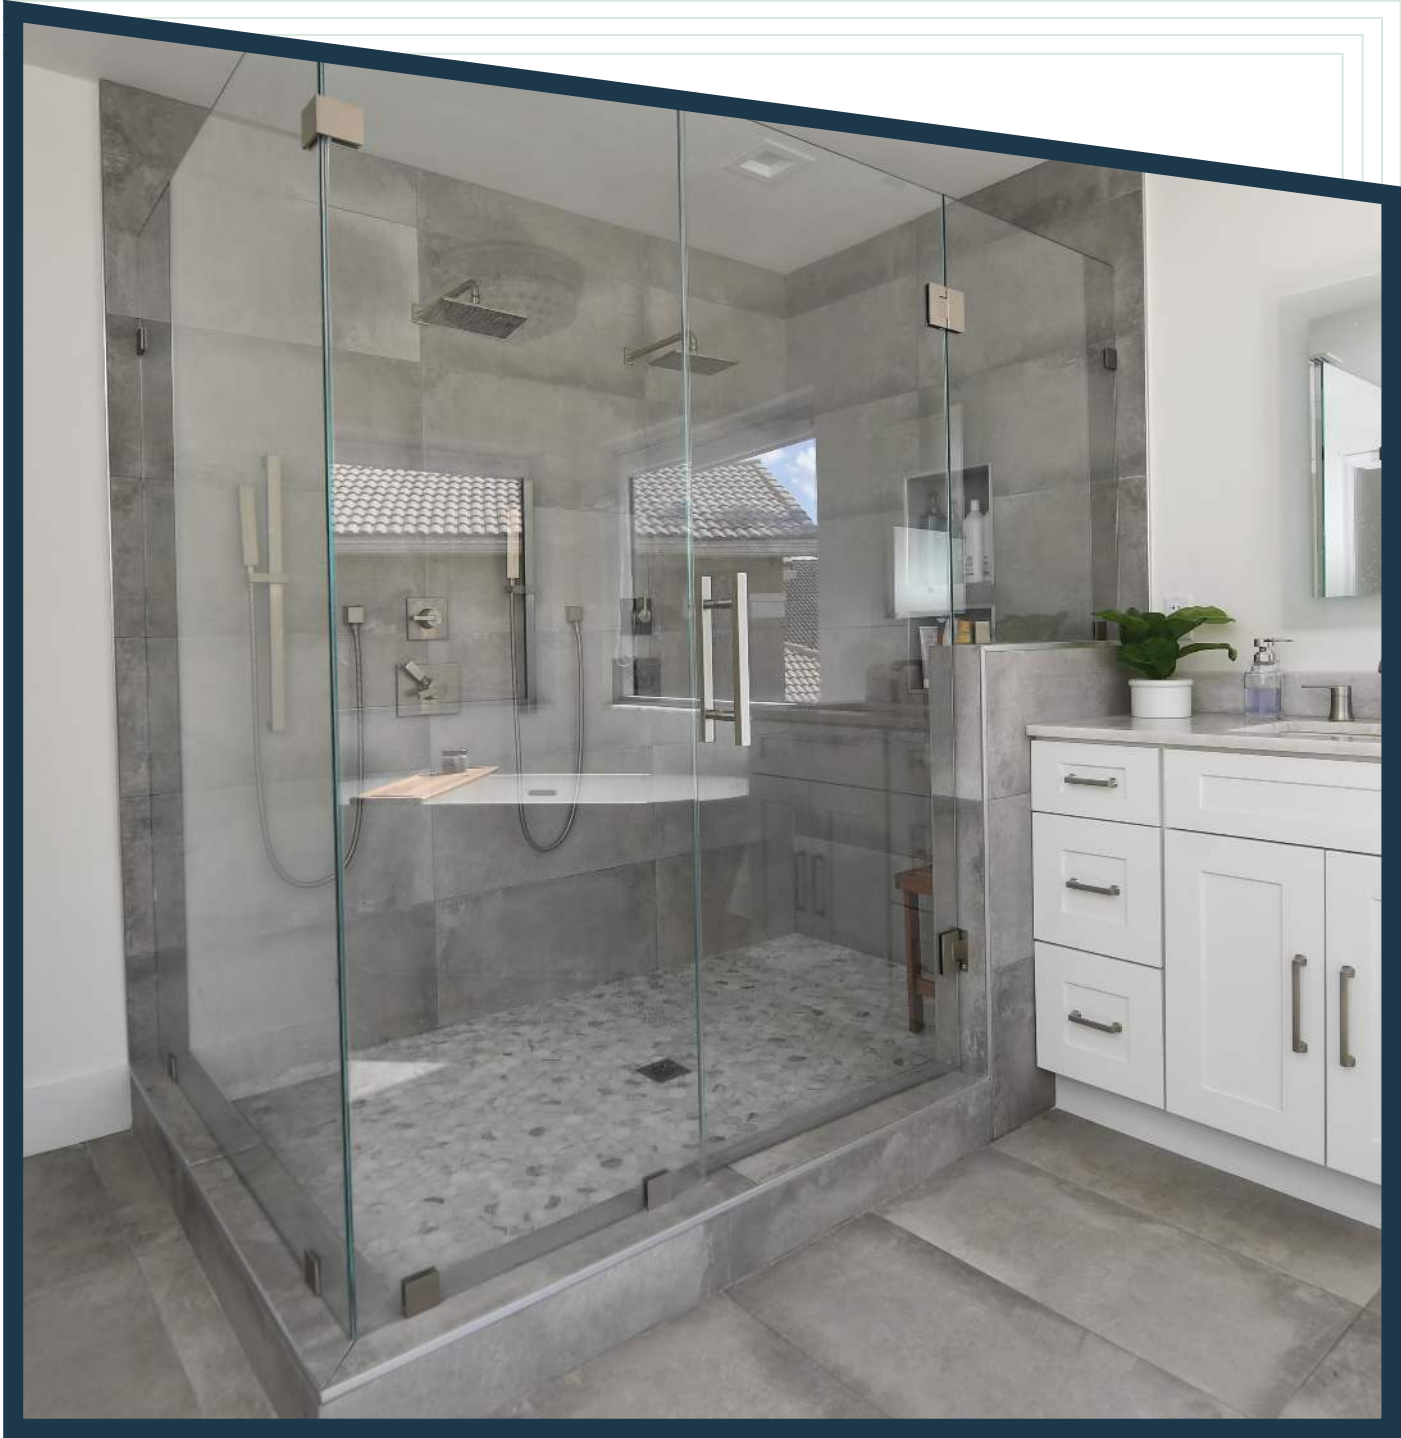

2023

GLASS SHOWER DOORS PRODUCT CATALOG

PETERSON
SHOWER DOORS

TABLE OF CONTENTS

3	About Peterson Shower Doors
4	Baron Series
5	Camero 200 Series
6	Fiesta Series
7	Fineline Series
8	Heavy Glass Series
9	Cascade Series
10	Custom Shower Options
11	Murano Shower Hardware
11	Hinges, Brackets, and Clips
12	Cascade Sliding Glass Hardware
13	Handles and Towel Bars
14	Custom Shower Mirrors
15	Mirrored Closet Doors
	E-Series Bypass
	Marquis Series Bi-Fold