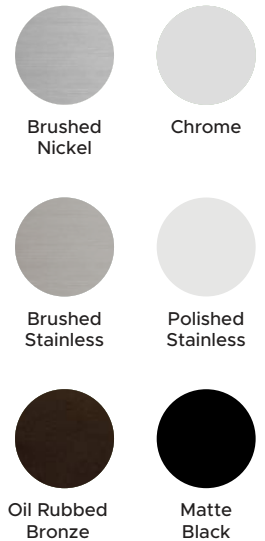

COLOR OPTIONS

HEADER BRACKETS

- **ADJUSTABLE**
  SR213
- **135 DEGREE**
  SR213
- **90 DEGREE**
  SR213

WALL MOUNT HEADER BRACKETS

- SR512

SLEEVES

- **135 DEGREE**
  - **Brushed Nickel**
    SR215-BN
  - **Chrome**
    SR215-CH
  - **Oil Rubbed Bronze**
    SR215-ORB
  - **Matte Black**
    SR215-MBLK
- **90 DEGREE**
  - **Brushed Nickel**
    SR210-BN
  - **Chrome**
    SR210-CH
  - **Oil Rubbed Bronze**
    SR210-ORB
  - **Matte Black**
    SR210-MBLK